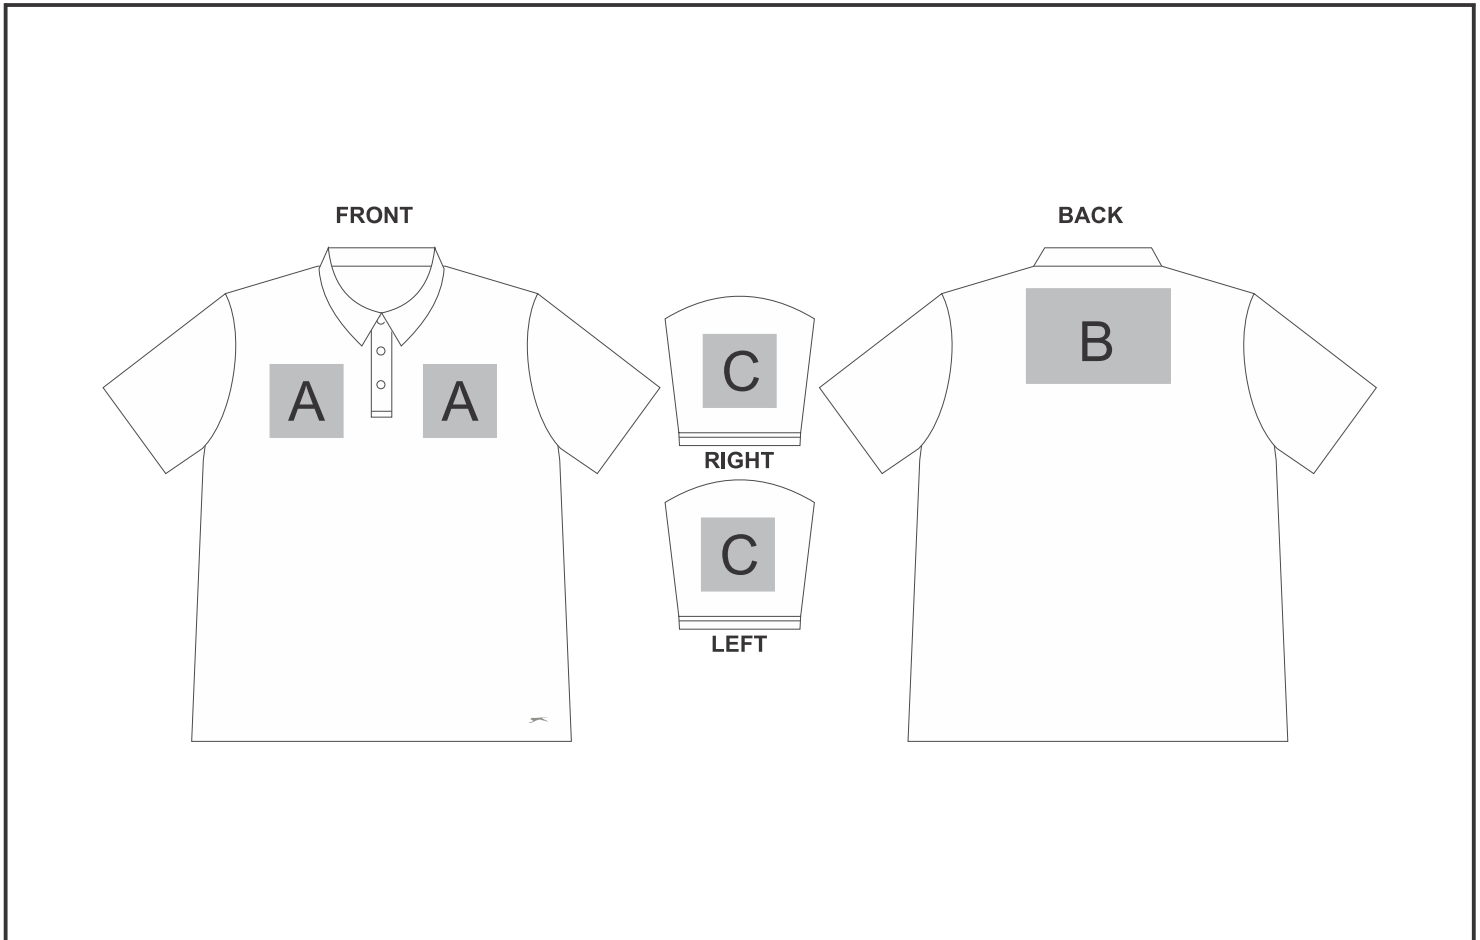

SLAZ-11421

Ladies Riviera Golf Shirt

Also available in

Check Logo24
guide and t's & c's

Need to know:

- Includes 1-Position Embroidery OR 1-Position Digital Transfer OR 1-Position Laser Engraving (setup fees apply)

- **DTC/EMB inclusive Parameters:** Left/Right Chest or Back = 100mm x 100mm

- Sublimation on White Only

- Laser colour: Tone to tone

- No Laser on Black garments.

Branding Options:

Position	Branding Method (Branding Code)	No. of Colours	Dimension
A	Embroidery (EM-CLOTHING)	N/A	100mm wide x 100mm high
A	Screen Print (SA)	6 Colours	100mm wide x 80mm high
A	Digital Transfer Clothing A6 (DTC-A6)	Full Colour	100mm wide x 100mm high
A	Laser Engraving (LG)	N/A	100mm wide x 80mm high
A	Sublimation (SUB-A)	Full Colour	100mm wide x 80mm high
A	Silicone (STP-A)	N/A	30mm wide x 30mm high
A	Silicone (STP-B)	N/A	50mm wide x 50mm high

A	Silicone (STP-C)	N/A	80mm wide x 80mm high
A	Silicone (STP-D)	N/A	100mm wide x 40mm high

B	Embroidery (EM-CLOTHING)	N/A	200mm wide x 200mm high
B	Screen Print (SA)	6 Colours	260mm wide x 200mm high
B	Digital Transfer Clothing A6 (DTC-A6)	Full Colour	105mm wide x 148mm high
B	Digital Transfer Clothing A5 (DTC-A5)	Full Colour	210mm wide x 148mm high
B	Sublimation (SUB-A)	Full Colour	260mm wide x 200mm high
B	Silicone (STP-A)	N/A	30mm wide x 30mm high
B	Silicone (STP-B)	N/A	50mm wide x 50mm high
B	Silicone (STP-C)	N/A	80mm wide x 80mm high
B	Silicone (STP-D)	N/A	120mm wide x 40mm high

C	Embroidery (EM-CLOTHING)	N/A	50mm wide x 50mm high
C	Screen Print (SA)	6 Colours	60mm wide x 60mm high
C	Digital Transfer Clothing A6 (DTC-A6)	Full Colour	50mm wide x 50mm high
C	Laser Engraving (LG)	N/A	100mm wide x 60mm high
C	Sublimation (SUB-A)	Full Colour	60mm wide x 60mm high
C	Silicone (STP-A)	N/A	30mm wide x 30mm high
C	Silicone (STP-B)	N/A	50mm wide x 50mm high